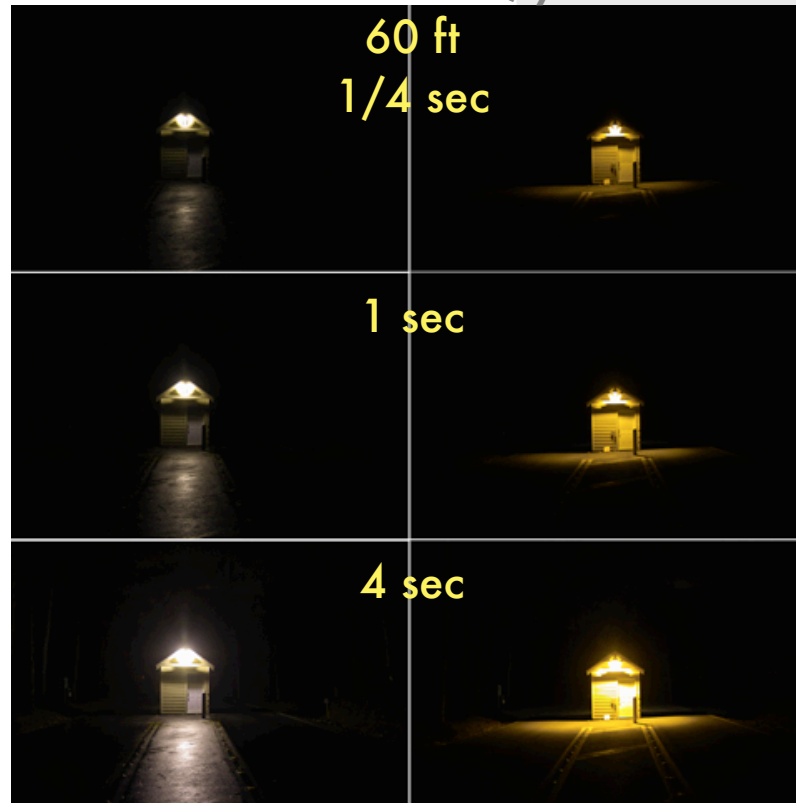

Park Lights Retrofit Begins

Retrofitted 100W Mercury lamp with 70W High Pressure Sodium lamp with full shield

Cost: \$50 Payback: 6.25 years

Operating cost: 100W \$26/yr at 9cent/Kwhr
70W \$18/yr

Photos by Richard Norman, Dark Sky Rep
Von Braun Astronomical Society