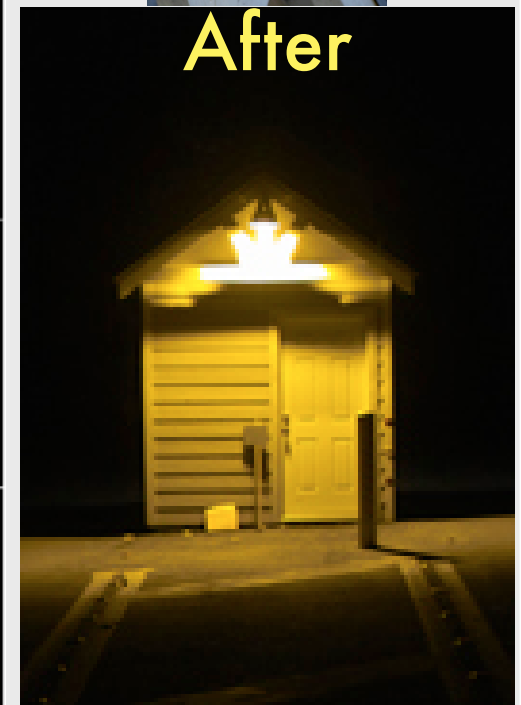

Park Lights Retrofit Begins

Retrofitted 100W Mercury lamp with 70W High Pressure Sodium lamp with full shield

Cost: \$50 Payback: 6.25 years

Operating cost: 100W \$26/yr at 9cent/Kwhr
70W \$18/yr

Photos by Richard Norman, Dark Sky Rep
Von Braun Astronomical Society